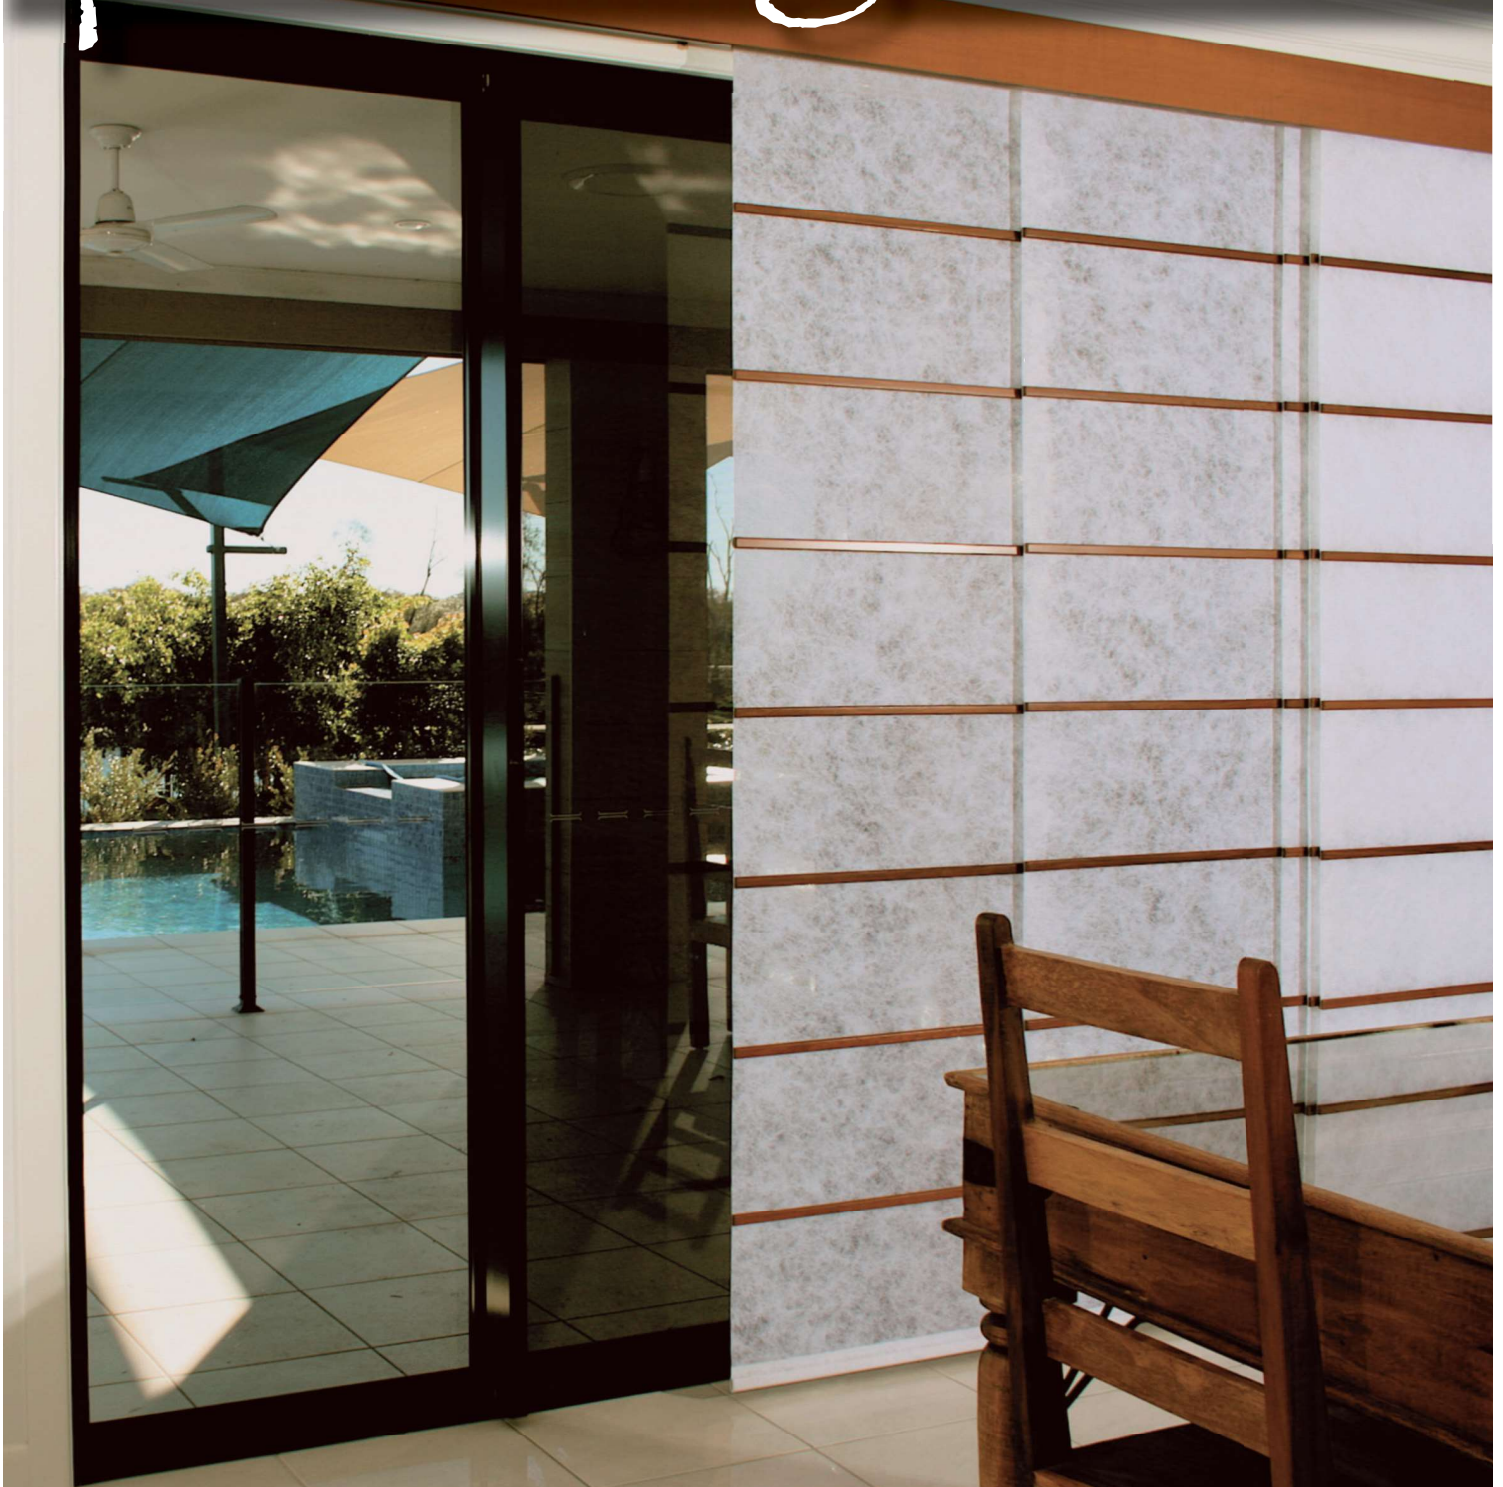

# panel glides

*Creators of Fine Quality Window Furnishings*

2/3-5 Islander Road, Pialba, Qld 4655

[bladesandshades.com.au](http://bladesandshades.com.au) 07 4194 5733

Perfect for doors, large windows or as a room divider, the panel glide will add a contemporary look to your home or office. With a choice of adding timber battens, concealed rear battens or a more simplistic plain panel, your options are endless.

In a block-out fabric for complete privacy, a sunscreen fabric for maximum view or a light filtering fabric for heat protection, panel glides are perfect for almost any application. With the size and number of panels your choice, this style of window covering really is personalized.